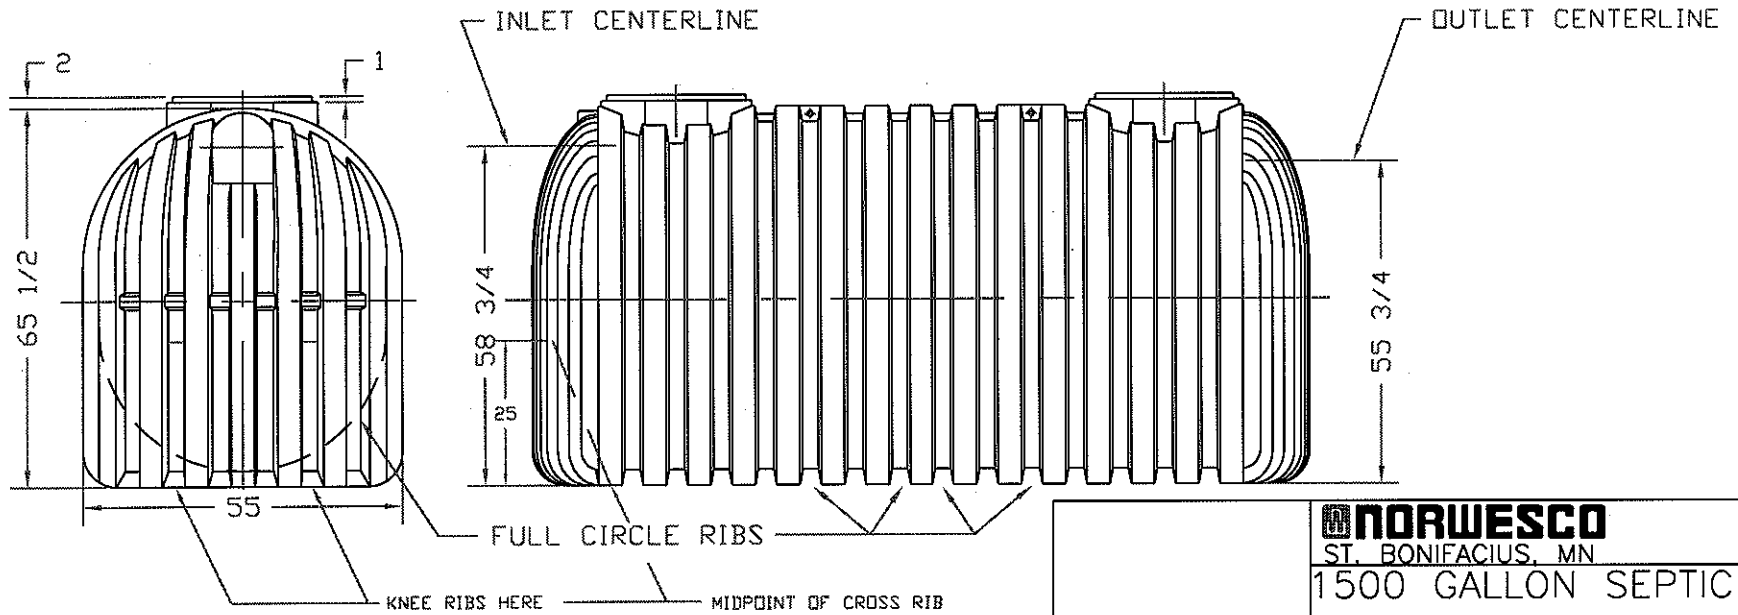

RIB DIMENSIONS  
1/8 SCALE

REVISIONS				
ZONE	REV	DESCRIPTION	DATE	APPROVED

 <b>NORWESCO</b> ST. BONIFACIUS, MN 1500 GALLON SEPTIC TANK						
					JTP	18MAY00
SCALE 1/24			SHEET			