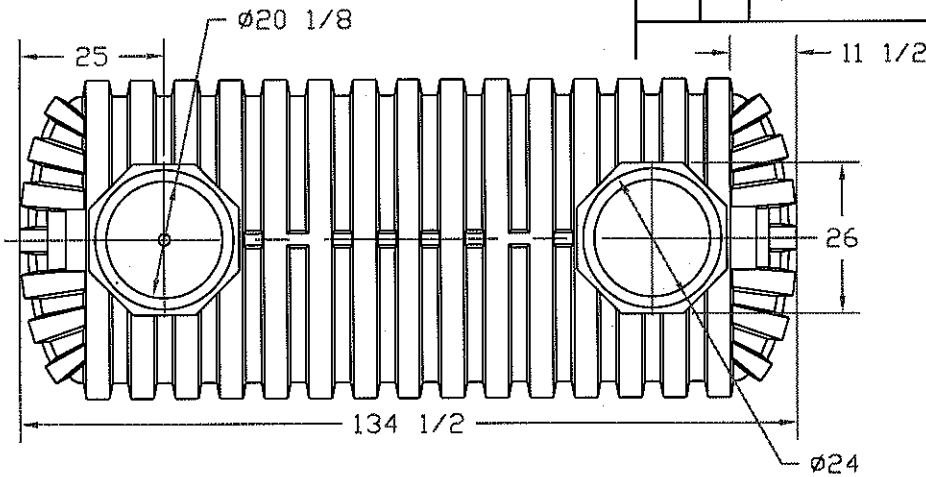

RIB DIMENSIONS  
1/8 SCALE

REVISIONS				
ZONE	REV	DESCRIPTION	DATE	APPROVED

 <b>NORWESCO</b> ST. BONIFACIUS, MN 1500 GALLON SEPTIC TANK						
					JTP	18MAY00
SCALE 1/24			SHEET			